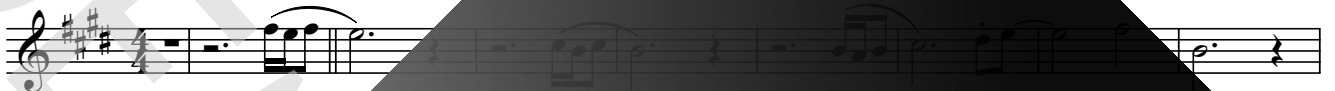

# Eternal Flame

- The Bangles -

Words and Music by Billy Steinberg, Tom Kelly, Susanna Hoffs  
Arranged by Frank de Vreeze  
Original Key

Pop Ballad ♩ = 79

A

Eb Instr.

B

C