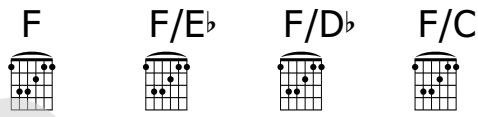

Elec. Guitar (muted)
Funk groove

Deck the Hall

Musical staff for the first line of the medley, featuring a 4/4 time signature and a key signature of two flats. The staff contains a series of eighth notes and rests, with a double bar line and a '2' indicating a repeat or measure count.