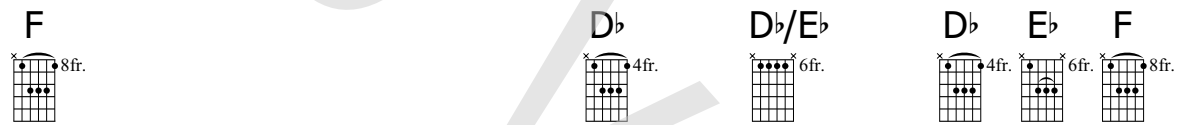

distortion

Musical staff for the second line, starting at measure 6. It features a 4/4 time signature and a key signature of two flats, with a '2' above the staff indicating a measure count.

Musical staff for the third line, starting at measure 15. It features a 4/4 time signature and a key signature of two flats, with a double bar line and a repeat sign.