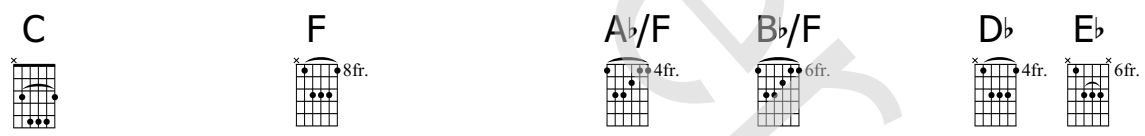

Musical staff for the fourth line, starting at measure 19. It features a 4/4 time signature and a key signature of two flats, with a double bar line and a repeat sign.